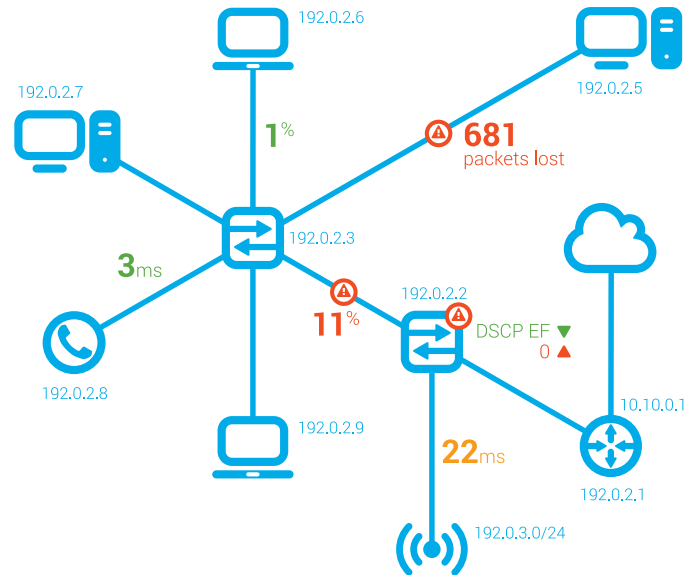

# Information is power.

Get that information with HealthCheck  
from **NETWORKdynamics**.

You have an IT Problem. With a HealthCheck assessment, you can assess your entire IT environment, identifying that problem, and any other ones, quickly and easily.